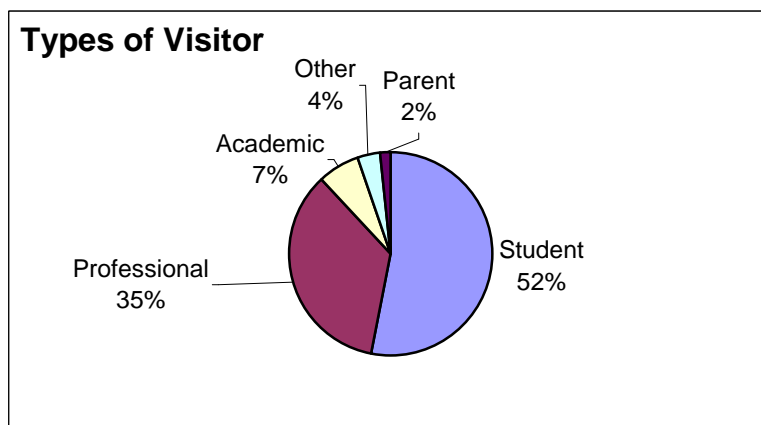

Review European Higher Education Fair New Delhi 2006

- Profile of visitor in 2006 -

More than **8,000 visitors** took the opportunity to visit to the European Higher Education Fair New Delhi 2006 (EHEF) and to inform themselves about the broad range of excellent study opportunities that higher education institution from the EU are offering.

In order to assess visitor's profiles, questionnaires were distributed during the event as well as via an online pre-registration tool. The survey results are as follows (summary):

The majority of visitors were male students holding a Bachelors degree, planning to go abroad for study purposes within the following year. Within this group, students intended to undertake a 2-year study period abroad.

Please find below some statistics:

Gender

Visitors by age

28+ years	37%
24-27 years	40%
21-23 years	18%
15-20 years	5%

Intended level of study abroad

Fields of interest

Motivation to study in Europe

The main motivation to study abroad is said to be