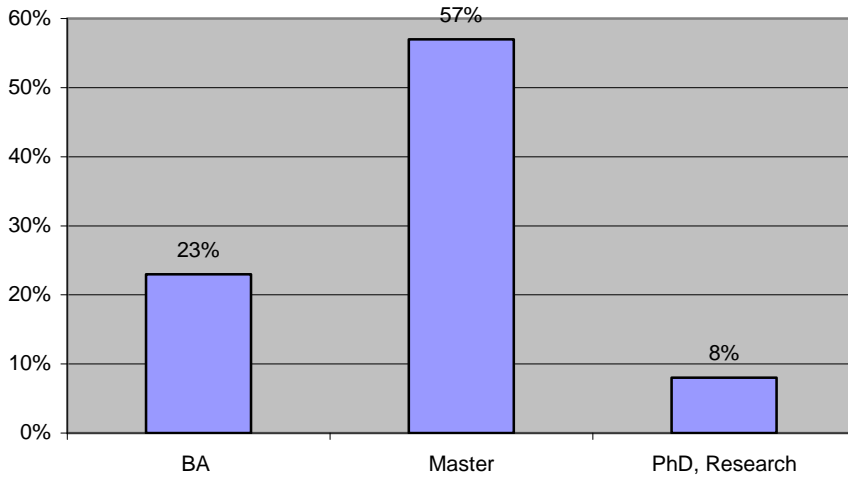

Review European Higher Education Fair New Delhi 2006

- Profile of visitor in 2006 -

More than **8,000 visitors** took the opportunity to visit to the European Higher Education Fair New Delhi 2006 (EHEF) and to inform themselves about the broad range of excellent study opportunities that higher education institution from the EU are offering.

In order to assess visitor's profiles, questionnaires were distributed during the event as well as via an online pre-registration tool. The survey results are as follows (summary):

The majority of visitors were male students holding a Bachelors degree, planning to go abroad for study purposes within the following year. Within this group, students intended to undertake a 2-year study period abroad.

Please find below some statistics:

Gender

Visitors by age

28+ years	37%
24-27 years	40%
21-23 years	18%
15-20 years	5%

Intended level of study abroad

Fields of interest

Motivation to study in Europe

The main motivation to study abroad is said to be