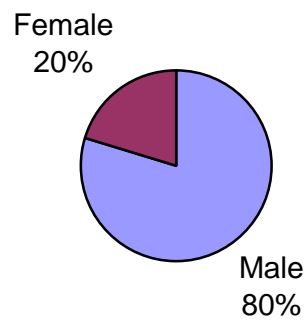

Gender

Visitors by age

28+ years	37%
24-27 years	40%
21-23 years	18%
15-20 years	5%