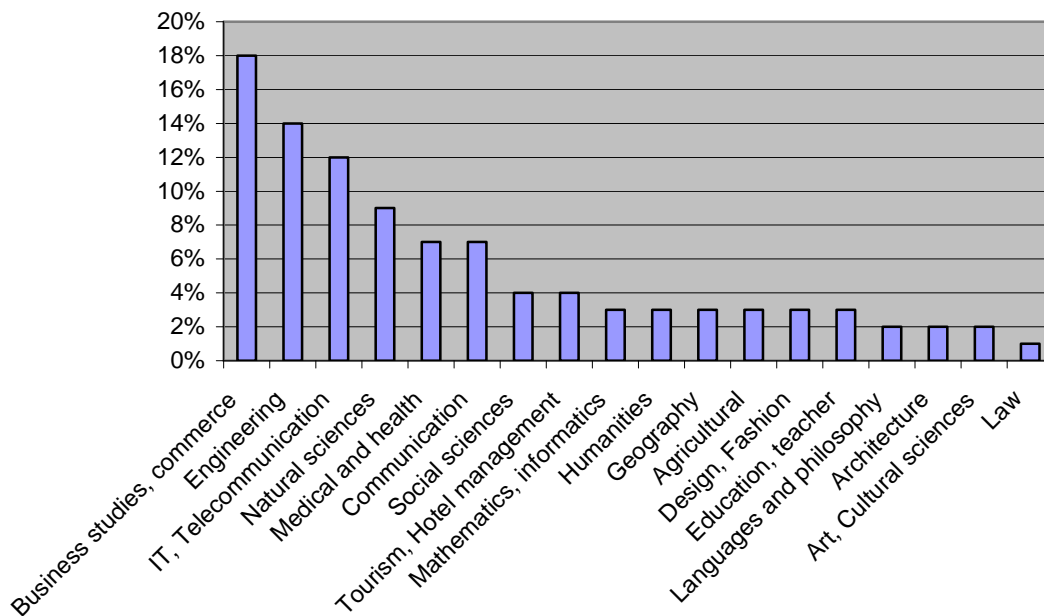

Review European Higher Education Fair New Delhi 2006

- Profile of visitor in 2006 -

More than **8,000 visitors** took the opportunity to visit to the European Higher Education Fair New Delhi 2006 (EHEF) and to inform themselves about the broad range of excellent study opportunities that higher education institution from the EU are offering.

In order to assess visitor's profiles, questionnaires were distributed during the event as well as via an online pre-registration tool. The survey results are as follows (summary):

The majority of visitors were male students holding a Bachelors degree, planning to go abroad for study purposes within the following year. Within this group, students intended to undertake a 2-year study period abroad.

Please find below some statistics:

Gender

Visitors by age

28+ years	37%
24-27 years	40%
21-23 years	18%
15-20 years	5%

Intended level of study abroad

Fields of interest

Motivation to study in Europe

The main motivation to study abroad is said to be

- the high academic standard in Europe (19%),
- international recognition (14%)
- the scholarships offered (12%),
- the overseas work opportunities (11%),
- a wide variety of courses (9%),
- cultural environment (8%),
- having a better job (7%)
- competitive / no tuition fees (6%)
- and learning a foreign language (6%)
- travel opportunities (3%)
- safe environment (3%)
- parents' decision (1%)
- friends and relatives (1%)